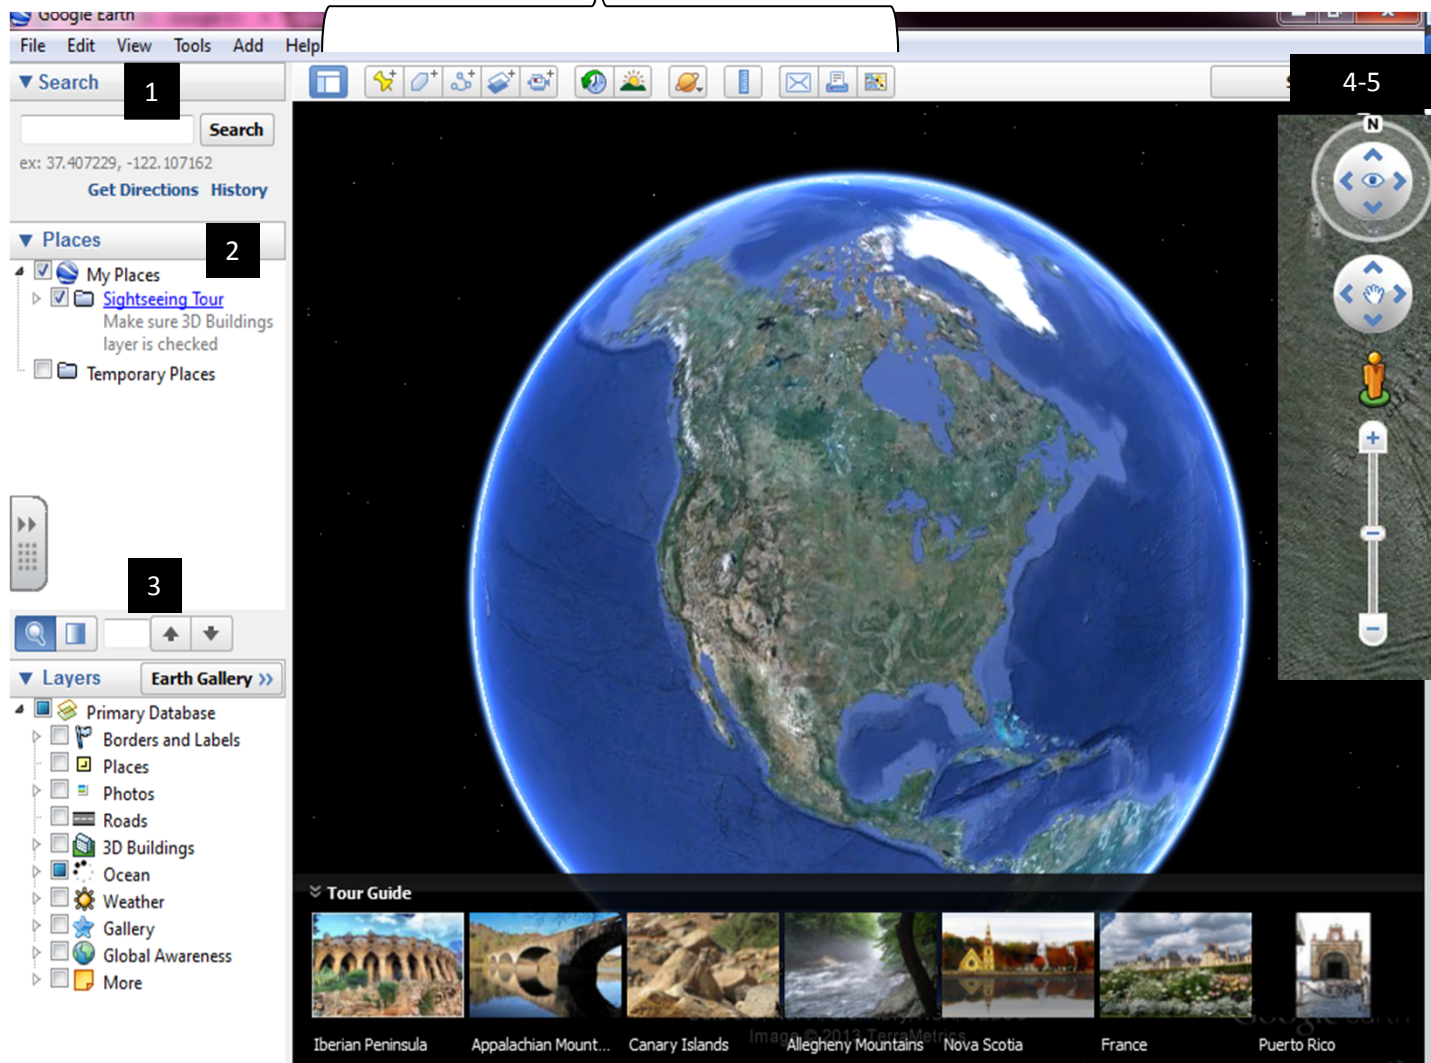

# Google Earth at a Glance

6 - 18

## Key

1. Search Panel
2. Places
3. Layers
4. Zoom/Tilt
5. Street View
6. Side bar (hide/show)
7. Add Place Mark
8. Add Polygon
9. Add Path
10. Overlay
11. Record a Tour
12. Time Lapse
13. Sunlight
14. Visit Mars
15. Ruler
16. Email
17. Print
18. Show in Google Maps